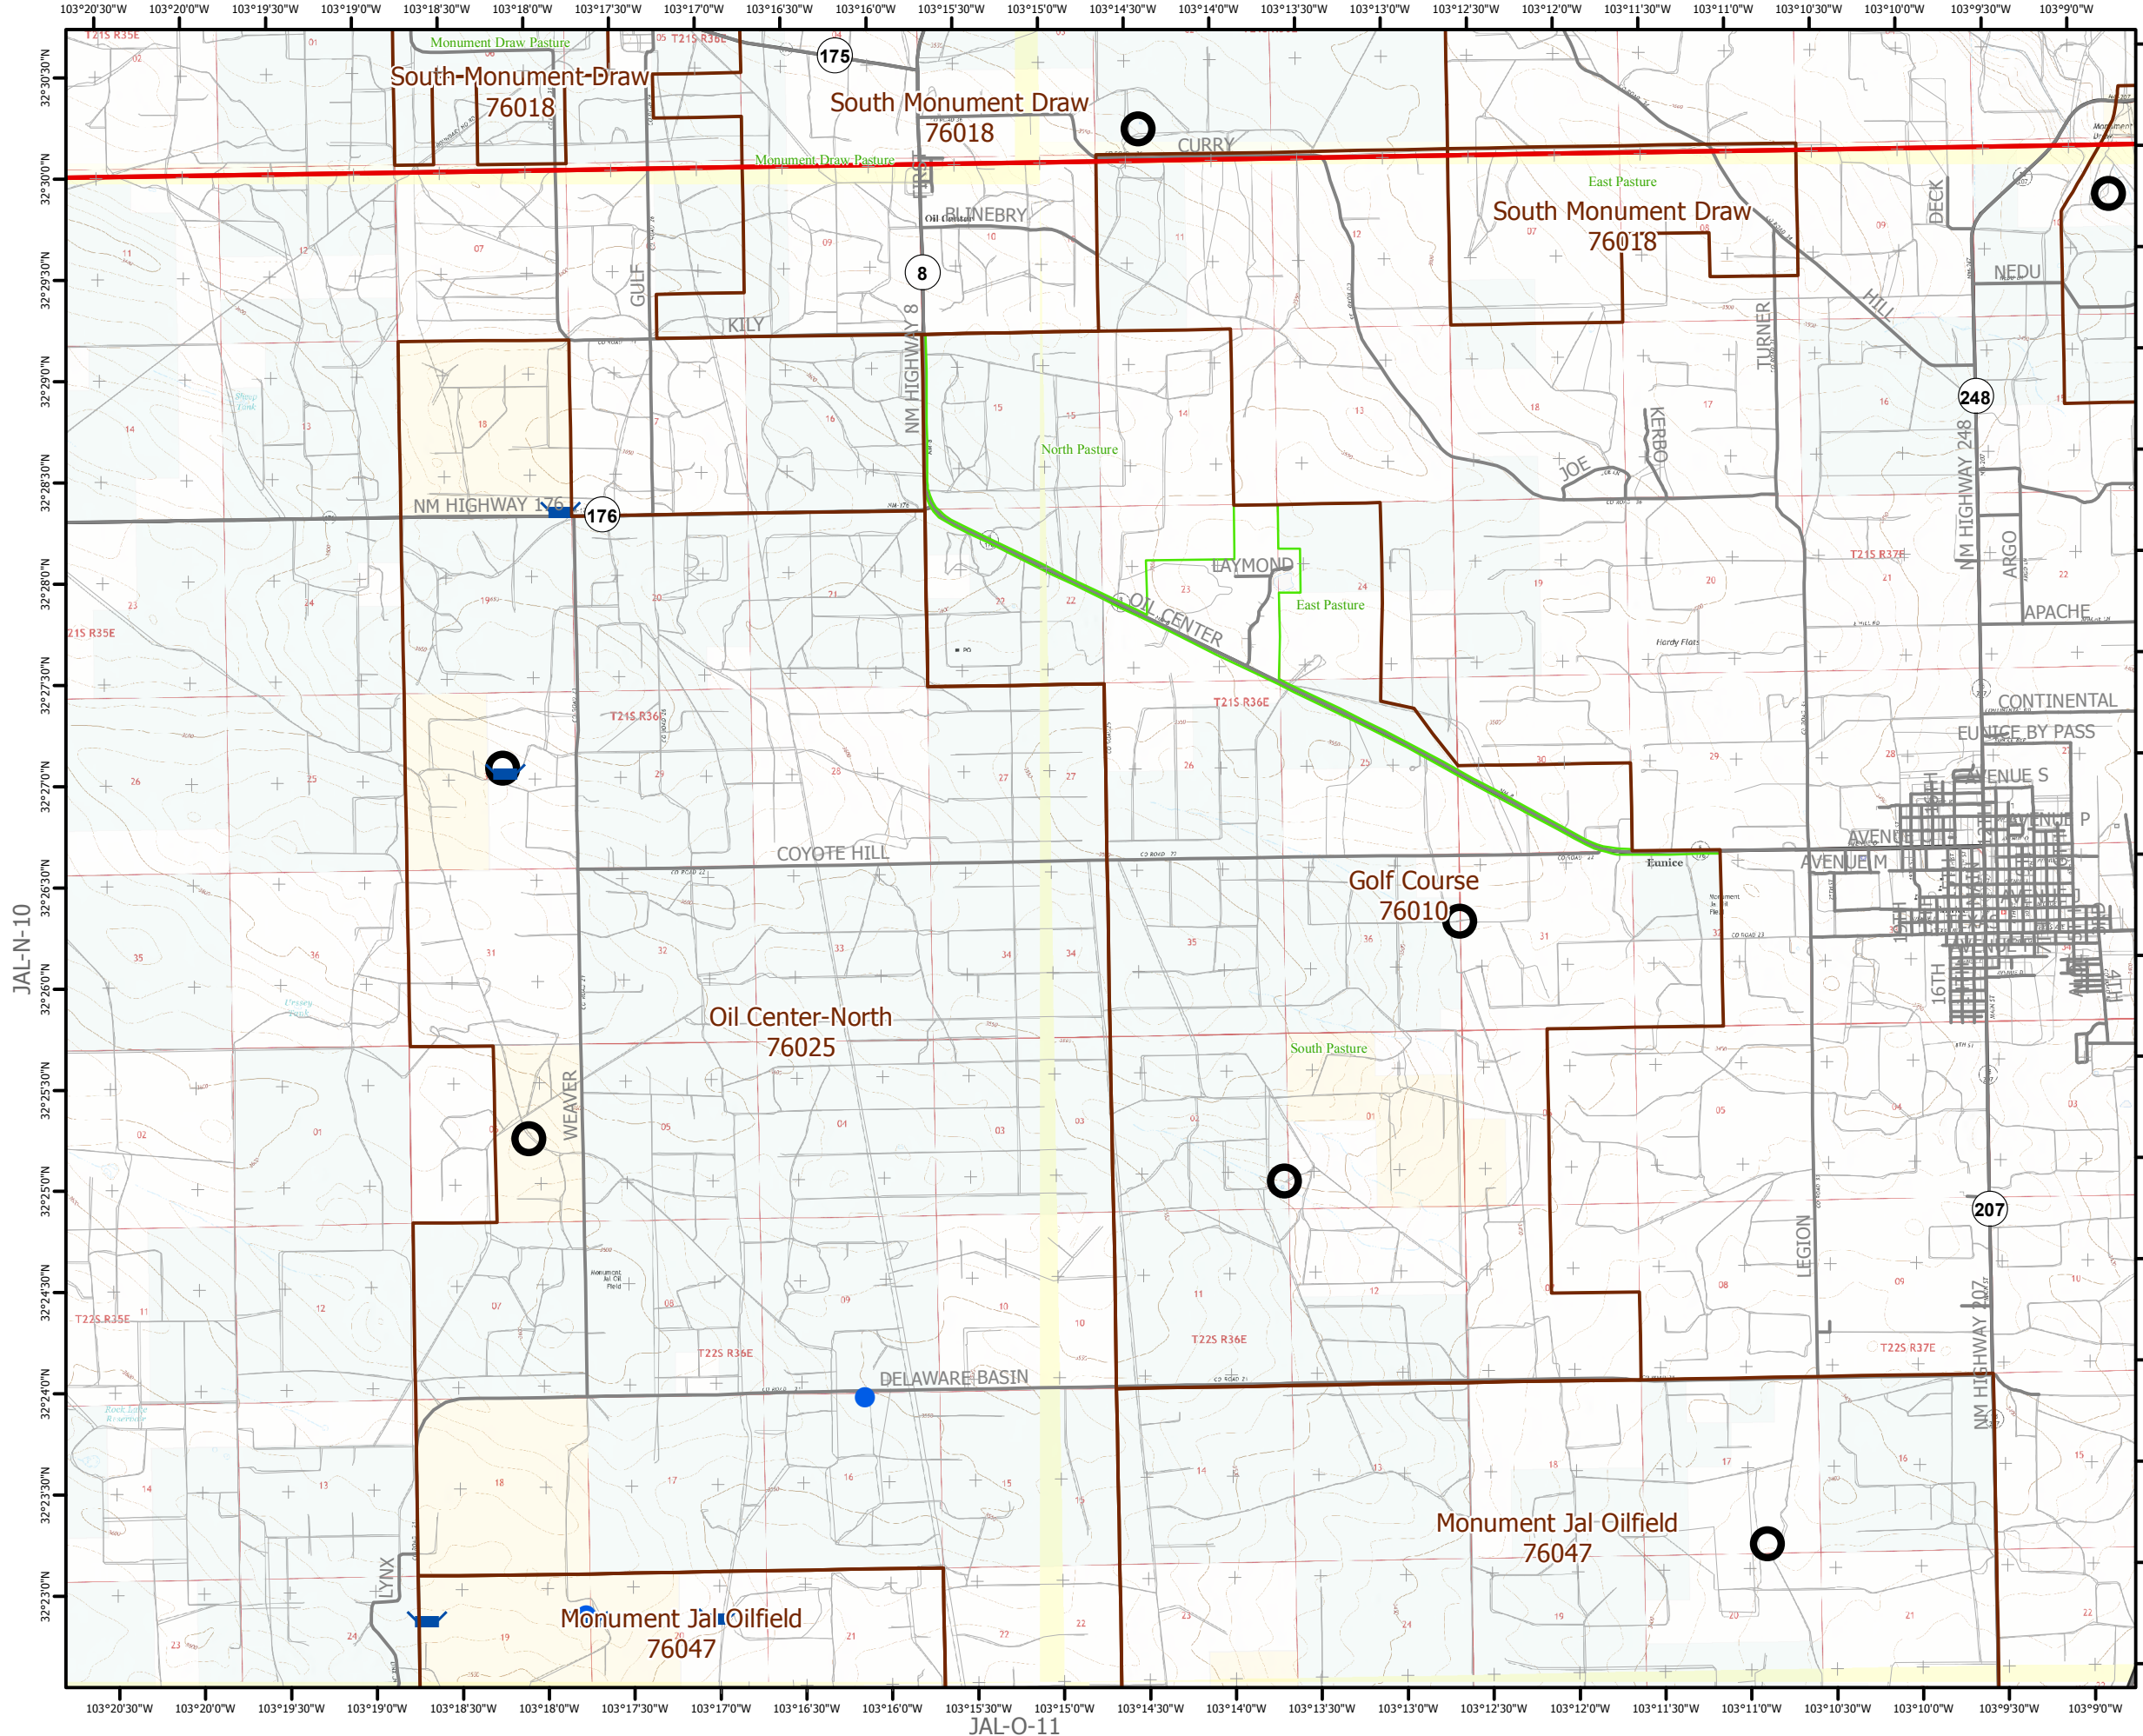

# PECOS DISTRICT IAZ ATLAS MAP SHEET JAL-N-11

NOTES

-  Storage tank
-  Trough
-  Well
-  Well with Storage
-  Grazing Allotments
-  Bureau of Land Management
-  Private
-  State

No Warranty is made by the Bureau of Land Management as to the accuracy, reliability, or completeness of these data for individual use or aggregate use with other data, or for purposes not intended by the BLM. Spatial information may not meet National Map Accuracy Standards. This information is subject to change without notification.